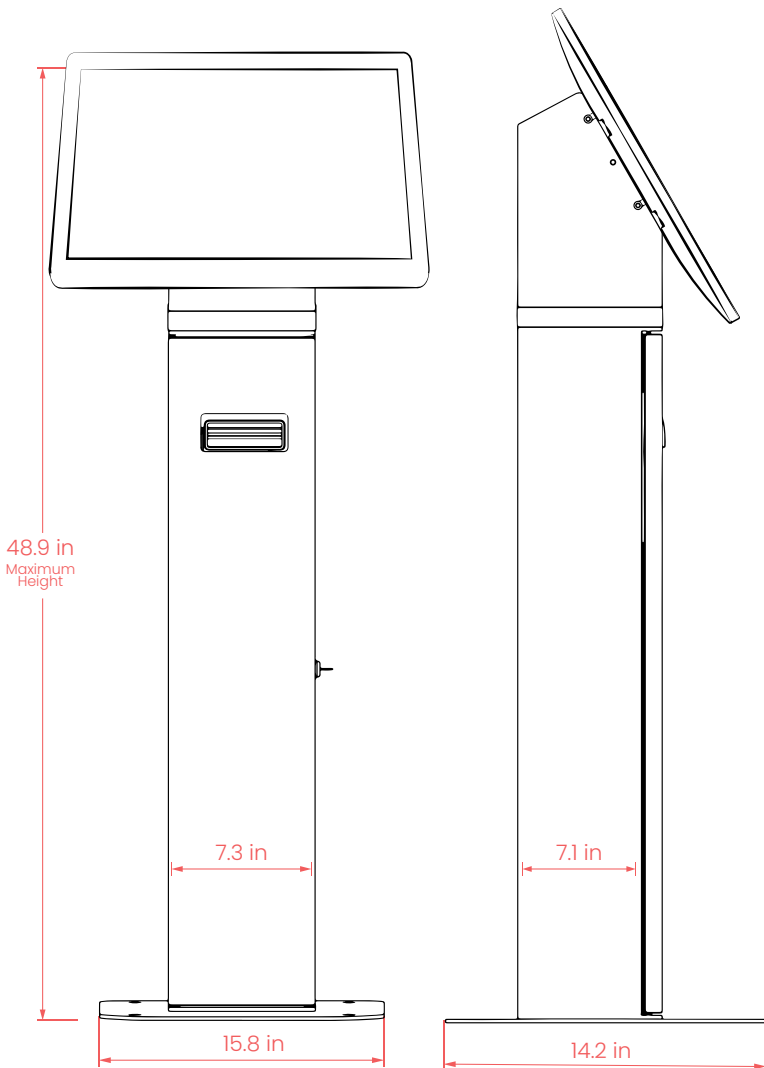

SKU:

ADD-IKPS

WEIGHT:

47 LBS

INTERACTIVE KIOSK FLOORSTAND WITH LED LIGHT AND PRINTER COMPARTMENT FOR MONITORS

PRODUCT DATA SHEET

FEATURES:

- Multi-colored light circle at the top of stand with your choice of color, pattern, brightness and sequence control with hand-held remote controller
- Receipt Printer compartment
- Mini-CPU compartment can accommodate sizes of 1.4" D x 7" W x 7.2" H
- Printer compartment can accommodate sitting style mounts or vertical mounts
- Sitting style mounts can accommodate sizes of 3.2-6.5" W x 2.7-5.3" D x up to 8.2"H (comparable devices include Epson M30 (I,II,III), M50 (I,II), M88 (IV,V,VI,VII))
- Vertical compatible mounts are just the Epson TM-T88 printer
- Power surge bracket (power surge not included)
- Versatility for portrait or landscape display
- 35" max monitor size
- 22 lb rated load capacity
- Cable routing design through body of stand

COMPATIBILITY:

- 75x75mm and 100x100mm VESA compatible

COLOR OPTIONS

PRINTER / CPU COMPARTMENT

EFFICIENT CABLE MANAGEMENT