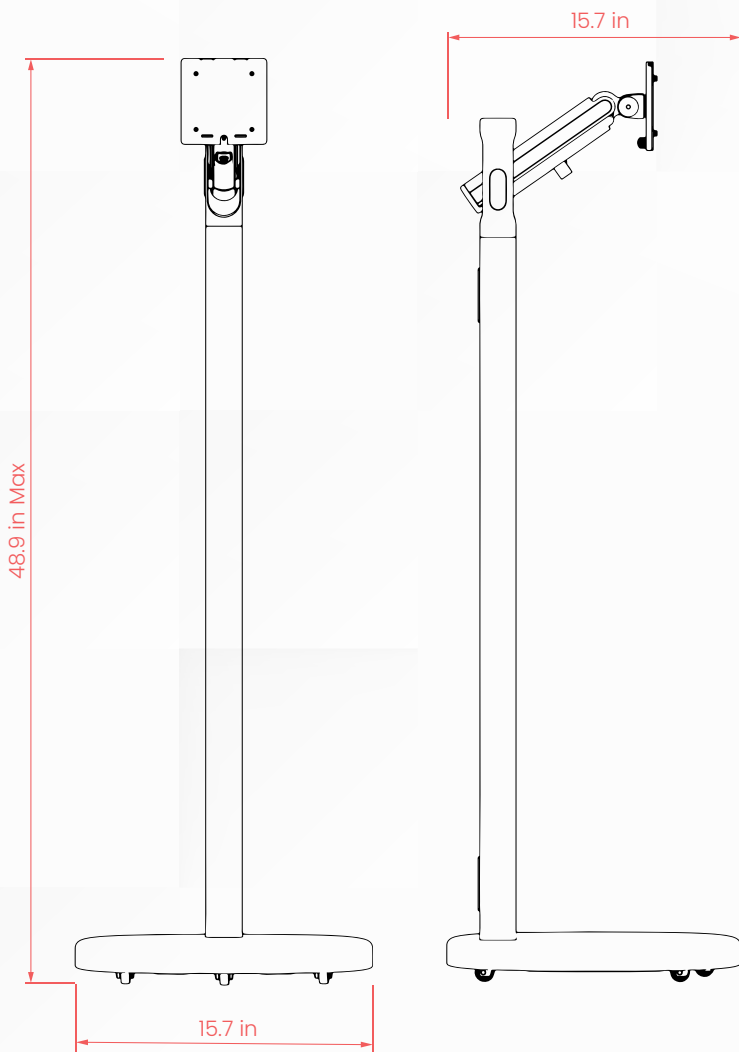

SKU:

ADD-MSADFSB

WEIGHT:

34 lbs

MOBILE ROLLING SPRING ADJUSTABLE FLOOR STAND FOR DISPLAYS UP TO 22 LBS – BLACK

PRODUCT DATA SHEET

FEATURES:

- Mobile built-in 5-rolling wheels
- 75x75 mm and 100x100 mm VESA Versatility
- Height & tilt adjustability with locking mechanism
- Weighted base for stableness
- Custom colors on request
- Cable routing clips at arm and through body

COMPATIBILITY:

- Monitors up to 35 inches max monitor size
- Monitors with a load capacity between 4.4lbs to 22lbs