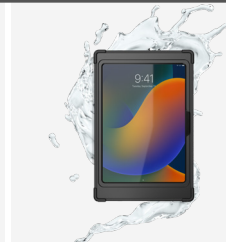

SKU:

➤ PAD-MSPC109

WEIGHT:

➤ 1.5 lbs

# Magnetic Splash-Proof Case w/ Metal Mounting Plates

### FEATURES:

- Includes VESA 75x75 & 100x100mm mounting plates
- Rugged rubber construction
- Full Access to Ports & Buttons
- Durable impact shielding
- Splash proof
- Embedded magnets allow quick mounting to the inductive charging back plate
- 2 sizes of metal plates with adhesive backing for fast mounting setups anywhere

### COMPATIBILITY:

- iPad 10.9" (10th Generation)

EMBEDDED MAGNETS

SPLASH PROOF

EMBEDDED HOOKS FOR SHOULDER STRAPS