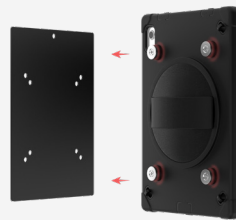

EMBEDDED MAGNETS