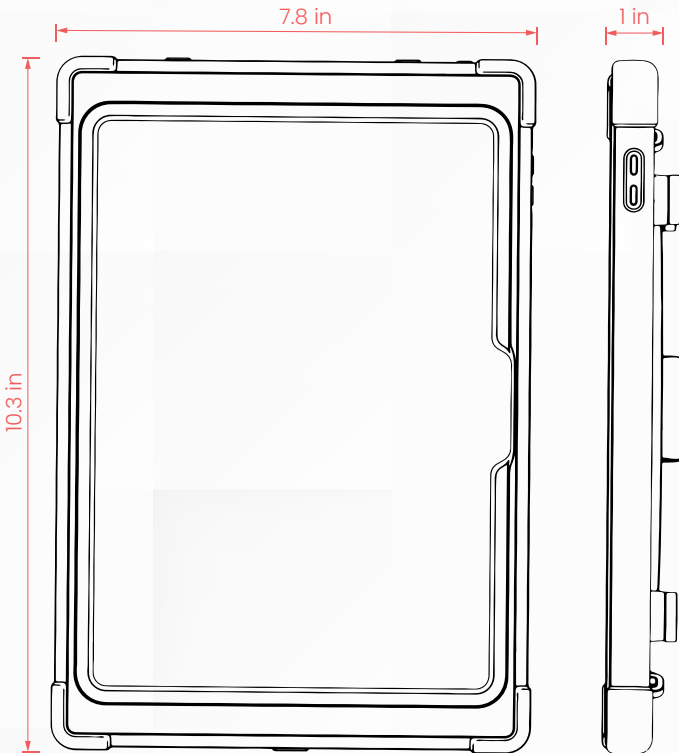

SKU:

➤ PAD-MSPC109

WEIGHT:

➤ 1.5 lbs

# Magnetic Splash-Proof Case w/ Metal Mounting Plates

### FEATURES:

- Includes VESA 75x75 & 100x100mm mounting plates
- Rugged rubber construction
- Full Access to Ports & Buttons
- Durable impact shielding
- Splash proof
- Embedded magnets allow quick mounting to the inductive charging back plate
- 2 sizes of metal plates with adhesive backing for fast mounting setups anywhere