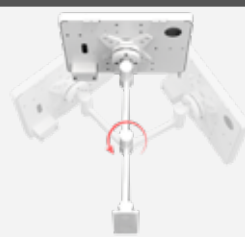

# WALL MOUNT WITH SECURITY ENCLOSURE AND INTEGRATED HONEYWELL 2D SCANNER (WHITE) PRODUCT DATA SHEET

**SKU:**

➤ PAD-WMAWPARAW2D

**WEIGHT:**

➤ 6.2 lbs

**FEATURES:**

- Honeywell 2D CMOS Barcode Scanner
- Integrated USB Hub
- Anti-Theft Deterrent Lock and Key Security
- 75x75 and 100x100 mm VESA Versatility
- Ball joint which tilts and swivels to allow multiple viewing angles
- Portrait and Landscape Orientation
- Cable Routing through Kiosk Body

**SCANNER SPECIFICATIONS:**

- 2D area-imaging scanner providing powerful scanning performance for all 1D, PDF and 2D barcodes
- Scan Pattern: Area Image
- Light Source: White LED
- Input Voltage: 4.5-5.5 VDC
- DPI : 640x480 pixels
- Operating Power: 1.5W

ANTI-THEFT DETERRENT ENCLOSURE

BARCODE SCANNER BUILT-IN

ADJUSTABLE ARM JOINTS