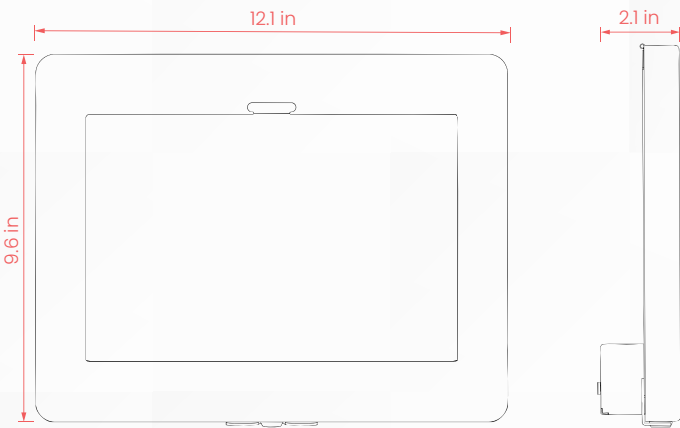

# WALL MOUNT WITH SECURITY ENCLOSURE AND INTEGRATED HONEYWELL 2D SCANNER (WHITE) PRODUCT DATA SHEET

**SKU:**

➤ PAD-WMAWPARAW2D

**WEIGHT:**

➤ 6.2 lbs

**FEATURES:**

- Honeywell 2D CMOS Barcode Scanner
- Integrated USB Hub
- Anti-Theft Deterrent Lock and Key Security
- 75x75 and 100x100 mm VESA Versatility
- Ball joint which tilts and swivels to allow multiple viewing angles
- Portrait and Landscape Orientation
- Cable Routing through Kiosk Body

**SCANNER SPECIFICATIONS:**

- 2D area-imaging scanner providing powerful scanning performance for all 1D, PDF and 2D barcodes
- Scan Pattern: Area Image
- Light Source: White LED
- Input Voltage: 4.5-5.5 VDC
- DPI : 640x480 pixels
- Operating Power: 1.5W