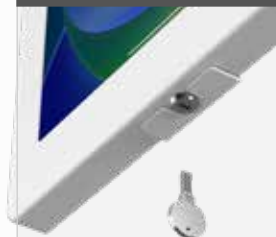

# WALL MOUNT WITH SECURITY ENCLOSURE AND INTEGRATED HONEYWELL 2D SCANNER (WHITE) PRODUCT DATA SHEET

**SKU:**

➤ PAD-WMAWPARAW2D

**WEIGHT:**

➤ 6.2 lbs

**FEATURES:**

- Honeywell 2D CMOS Barcode Scanner
- Integrated USB Hub
- Anti-Theft Deterrent Lock and Key Security
- 75x75 and 100x100 mm VESA Versatility
- Ball joint which tilts and swivels to allow multiple viewing angles
- Portrait and Landscape Orientation
- Cable Routing through Kiosk Body

**SCANNER SPECIFICATIONS:**

- 2D area-imaging scanner providing powerful scanning performance for all 1D, PDF and 2D barcodes
- Scan Pattern: Area Image
- Light Source: White LED
- Input Voltage: 4.5-5.5 VDC
- DPI : 640x480 pixels
- Operating Power: 1.5W

ANTI-THEFT DETERRENT ENCLOSURE

BARCODE SCANNER BUILT-IN

ADJUSTABLE ARM JOINTS