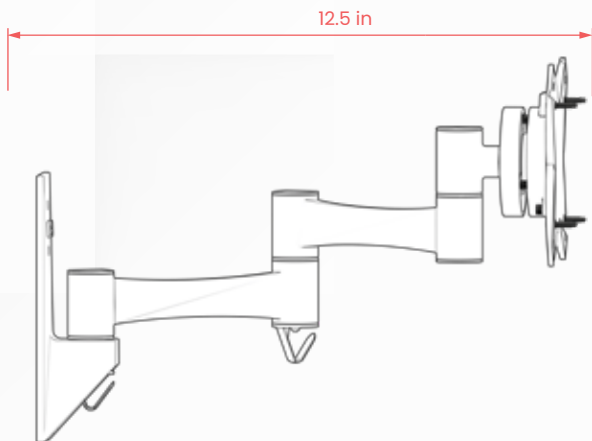

# WALL MOUNT WITH SECURITY ENCLOSURE AND INTEGRATED HONEYWELL 2D SCANNER (WHITE) PRODUCT DATA SHEET

**SKU:**

➤ PAD-WMAWPARAW2D

**WEIGHT:**

➤ 6.2 lbs

**FEATURES:**

- Honeywell 2D CMOS Barcode Scanner
- Integrated USB Hub
- Anti-Theft Deterrent Lock and Key Security
- 75x75 and 100x100 mm VESA Versatility
- Ball joint which tilts and swivels to allow multiple viewing angles
- Portrait and Landscape Orientation
- Cable Routing through Kiosk Body

**SCANNER SPECIFICATIONS:**

- 2D area-imaging scanner providing powerful scanning performance for all 1D, PDF and 2D barcodes
- Scan Pattern: Area Image
- Light Source: White LED
- Input Voltage: 4.5-5.5 VDC
- DPI : 640x480 pixels
- Operating Power: 1.5W