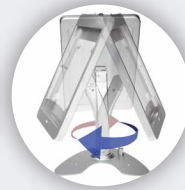

360° Swivel

	Quantity	Width	Height	Depth	Weight	UPC Barcode
Packaging	1	13	9.25	4.72	5.5	656777014315
Master	4	20.1	10.2	15.4	26.5	10656777014312