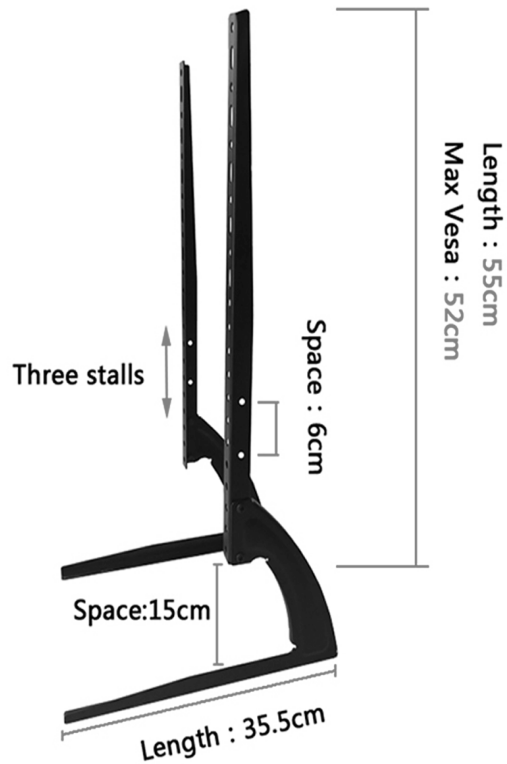

VESA Mount Stand for Televisions and Digital Signage

INSTRUCTION MANUAL
TV-VMST

A Metal screw M4*16*4	B Metal screw M5*16*4	C Metal screw M6*16*4	D Metal screw M6*35*4	E Metal screw M8*20*4
F Metal screw M6*10*4	G Metal Nut M6*4	H Nylon gasket thickness 20mm*4	J Nylon gasket thickness 5mm*4	K Foam antiskid pad 15*40mm*4
L Metal gasket 6*1 *4	M 	N 		