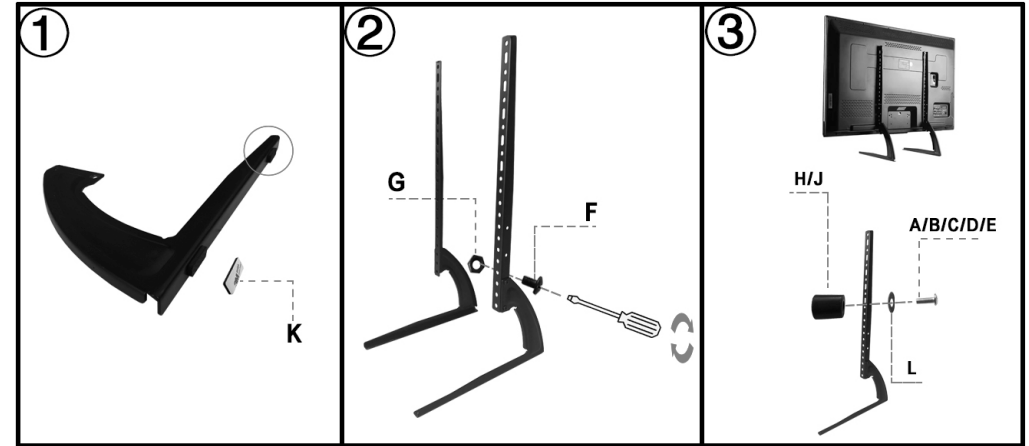

VESA Mount Stand for Televisions and Digital Signage

INSTRUCTION MANUAL
TV-VMST

A Metal screw M4*16*4	B Metal screw M5*16*4	C Metal screw M6*16*4	D Metal screw M6*35*4	E Metal screw M8*20*4
F Metal screw M6*10*4	G Metal Nut M6*4	H Nylon gasket thickness 20mm*4	J Nylon gasket thickness 5mm*4	K Foam antiskid pad 15*40mm*4
L Metal gasket 6*1 *4	M 	N 		