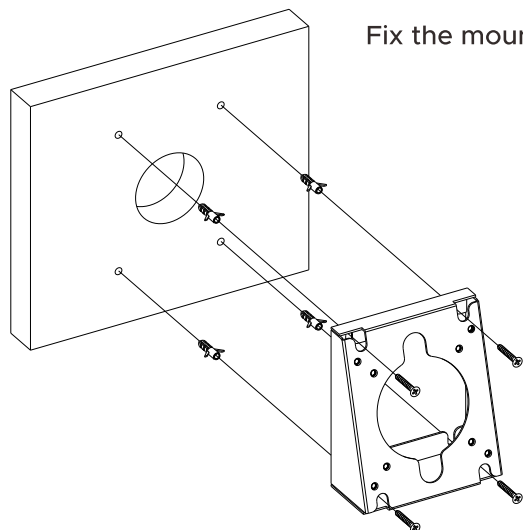

PREMIUM VESA WEDGE AND OUTLET COVER ADD-ON FOR TABLETS (BLACK)

INSTRUCTION MANUAL ADD-PARAVWB

Fix the mount to wall or tabletop using 4pcs self-tapping screws

4pcs

Stud wall

Fix the mount to wall or tabletop using 4pcs self-tapping screws

4pcs

4pcs

Solid concrete or block wall

Fix enclosure or screen on the mount using 4pcs M5*10 screws.

4pcs M5x10