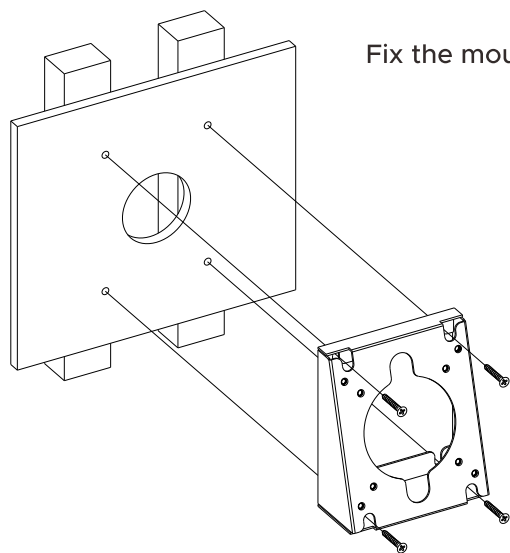

PREMIUM VESA WEDGE AND OUTLET COVER ADD-ON FOR TABLETS (BLACK)

INSTRUCTION MANUAL ADD-PARAVWB

Fix the mount to wall or tabletop using 4pcs self-tapping screws

4pcs

Stud wall

Fix the mount to wall or tabletop using 4pcs self-tapping screws

4pcs

4pcs

Solid concrete or block wall

Fix enclosure or screen on the mount using 4pcs M5*10 screws.

4pcs M5x10