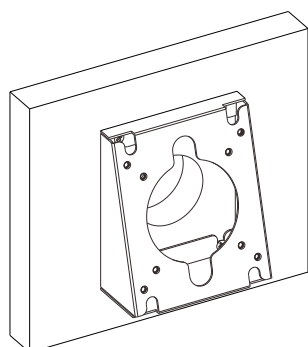

PREMIUM VESA WEDGE AND OUTLET COVER ADD-ON FOR TABLETS (BLACK)

INSTRUCTION MANUAL ADD-PARAVWB

Fix the mount to wall or tabletop using 4pcs self-tapping screws

4pcs

Stud wall

Fix the mount to wall or tabletop using 4pcs self-tapping screws

4pcs

4pcs

Solid concrete or block wall

Fix enclosure or screen on the mount using 4pcs M5*10 screws.

4pcs M5x10