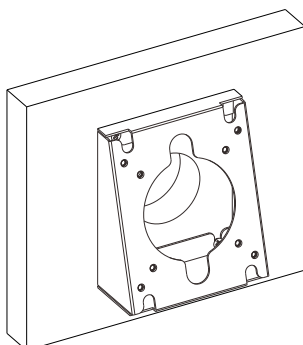

## INSTRUCTION MANUAL ADD-PARAVWW

Fix the mount to wall or tabletop using 4pcs self-tapping screws

4pcs

Stud wall

Fix the mount to wall or tabletop using 4pcs self-tapping screws

4pcs

4pcs

Solid concrete or block wall

Fix enclosure or screen on the mount using 4pcs M5\*10 screws.

4pcs M5x10