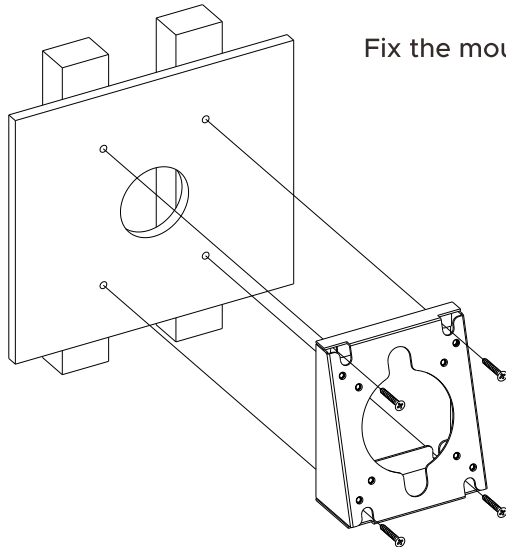

# PREMIUM VESA WEDGE AND OUTLET COVER ADD-ON FOR TABLETS (WHITE)

## INSTRUCTION MANUAL ADD-PARAVWW

Fix the mount to wall or tabletop using 4pcs self-tapping screws

4pcs

Stud wall

Fix the mount to wall or tabletop using 4pcs self-tapping screws

4pcs

4pcs

Solid concrete or block wall

Fix enclosure or screen on the mount using 4pcs M5\*10 screws.

4pcs M5x10