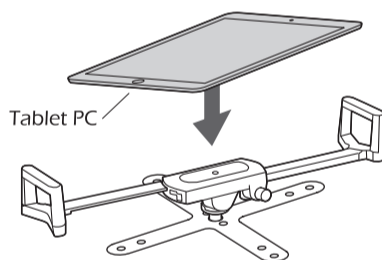

#### Mounting Bracket On The Wall

1. Drill a hole in the wall to these specifications:  
diameter: 6.5~7mm  
depth: 40~45mm

2. Knock the expansion bolts completely into the wall.

3. Fix it with screws on the wall.

#### How to install a tablet PC

1. Press and hold on the release button to unlock the frame.

3. Adjust the frame to fit your tablet PC.

2. Install the tablet PC on the frame.