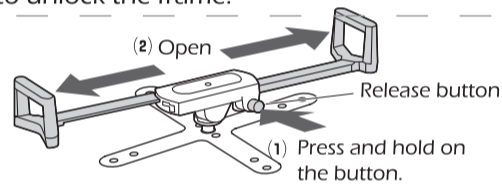

How to install a tablet PC

1. Press and hold on the release button to unlock the frame.