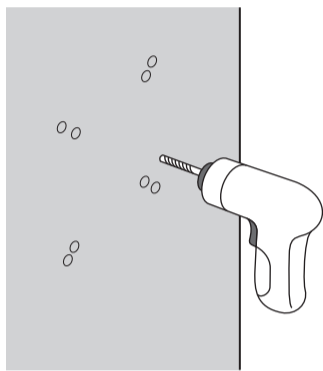

#### Contents

Security Bracket x 1

Key x 2

Screw x8  
(4.8x40mm)

Expansion Bolts x8

Manual x 1

#### Mounting Bracket On The Wall

1. Drill a hole in the wall to these specifications:  
diameter: 6.5~7mm  
depth: 40~45mm

2. Knock the expansion bolts completely into the wall.

3. Fix it with screws on the wall.