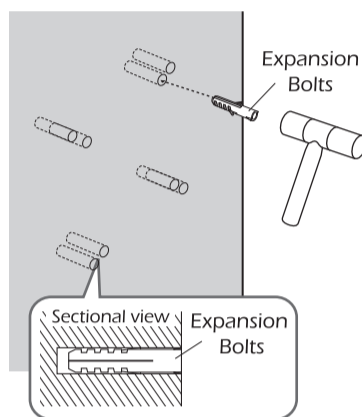

#### Contents

Security Bracket x 1

Key x 2

Screw x8  
(4.8x40mm)

Expansion Bolts x8

Manual x 1

#### Mounting Bracket On The Wall

1. Drill a hole in the wall to these specifications:  
diameter: 6.5~7mm  
depth: 40~45mm

2. Knock the expansion bolts completely into the wall.

3. Fix it with screws on the wall.