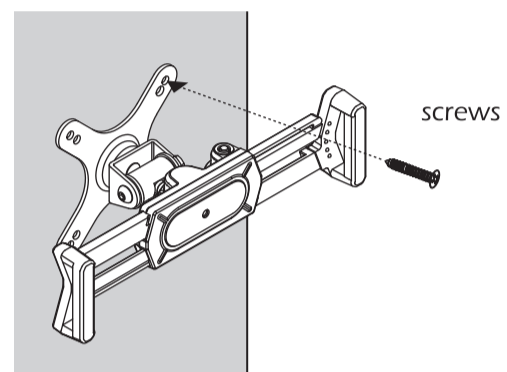

#### Contents

Security Bracket x 1

Key x 2

Screw x8  
(4.8x40mm)

Expansion Bolts x8

Manual x 1

#### Mounting Bracket On The Wall

1. Drill a hole in the wall to these specifications:  
diameter: 6.5~7mm  
depth: 40~45mm

2. Knock the expansion bolts completely into the wall.

3. Fix it with screws on the wall.