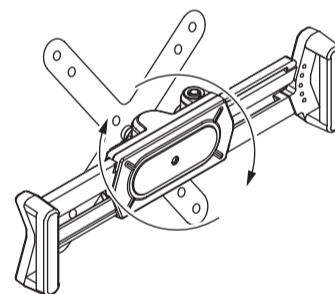

Adjustable Angle

36 Taaffe Place Brooklyn, NY 11205

support@ctadigital.com

778-991-0169

www.ctadigital.com