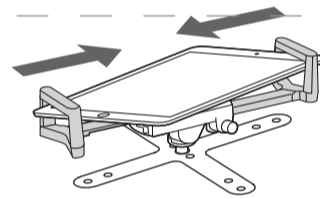

3. Adjust the frame to fit your tablet PC.