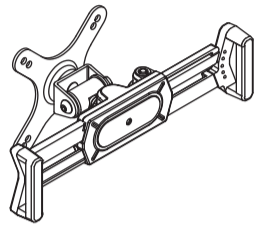

## SIZE: 185 X 240 mm

### Security VESA Wall Mount for 7-14 Inch Tablets

PAD-SVWMB (Black)  
PAD-SVWMW (White)

#### Contents

Security Bracket x 1

Key x 2

Screw x8  
(4.8x40mm)

Expansion Bolts x8

Manual x 1

#### Mounting Bracket On The Wall

1. Drill a hole in the wall to these specifications:  
diameter: 6.5~7mm  
depth: 40~45mm

2. Knock the expansion bolts completely into the wall.

3. Fix it with screws on the wall.