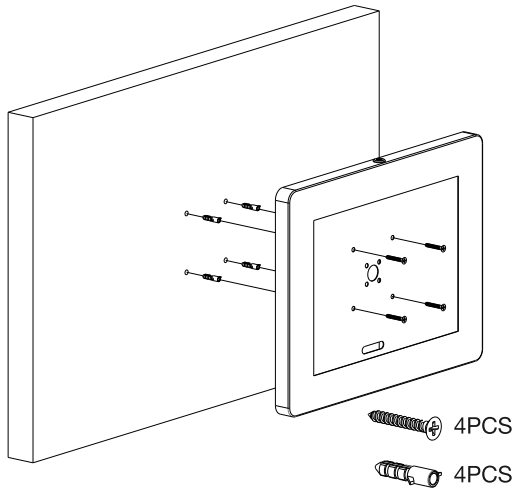

# Premium Large Locking Wall Mount (Black/White)

for iPad Pro 12.9"(2015/2017/2018),Surface Pro 3/4/5/6/7

## INSTRUCTION MANUAL

PAD-PLWB/PAD-PLWW

Solid concrete or block wall

Stud wall