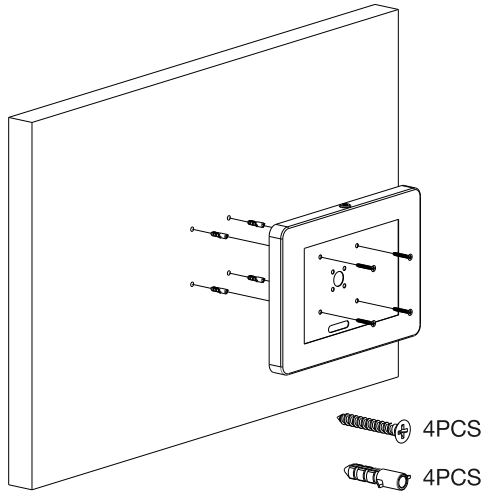

Premium Small Locking Wall Mount (Black/White)

For iPad Mini 1/2/3/4/5, Samsung Tab A 8" (2019), Lenovo

INSTRUCTION MANUAL

PAD-PSSB/PAD-PSSW

Solid concrete or block wall

Stud wall