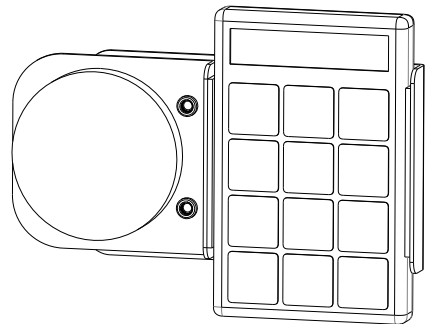

Universal Card Reader Holder

INSTRUCTION MANUAL

ADD-CRH

Component Checklist

*Magnetic snap on enclosure