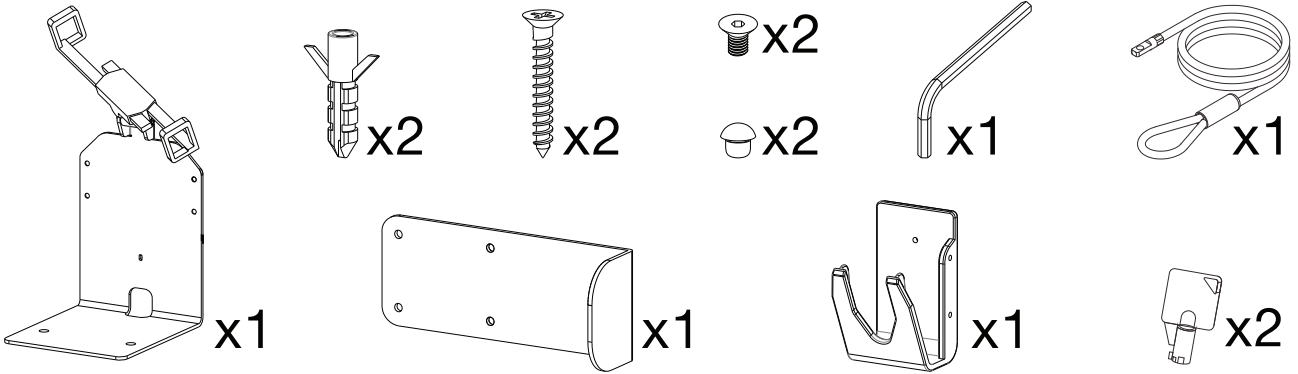

Security Universal Holder POS Station

with Printer Stand & Magnetic Scanner Holder

INSTRUCTION MANUAL

PAD-CHKS

**Note - Hinges may get looser and droop over time. Please tighten screws for optimum usage and efficiency.

Component Checklist

Two arm length choice

Fit Scanner