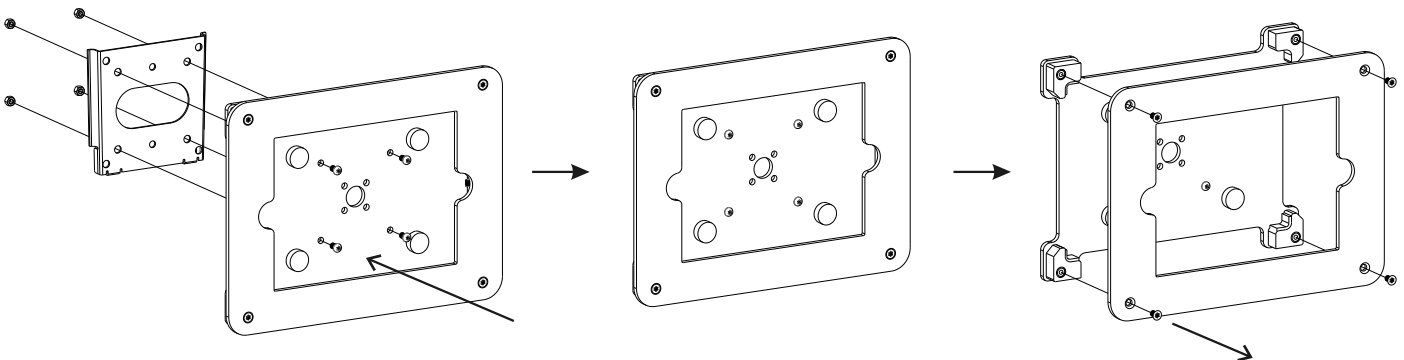

# Security Translucent Acrylic Wall mount

## INSTRUCTION MANUAL PAD-STAW

### Install wall mount onto wood stud

### Install wall mount onto masonry or solid concrete

4 Fitting corners are pre-installed. If position not accurate when install tablet, first loose the corner screws a little and adjust the corner position to fit the tablet. Tighten again after adjustment.