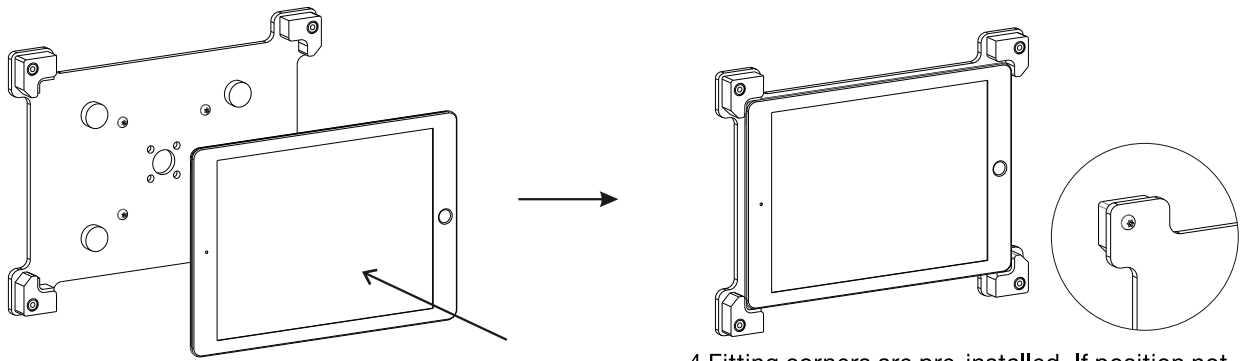

# Security Translucent Acrylic Wall mount

## INSTRUCTION MANUAL PAD-STAW

### Install wall mount onto wood stud

### Install wall mount onto masonry or solid concrete

4 Fitting corners are pre-installed. If position not accurate when install tablet, first loose the corner screws a little and adjust the corner position to fit the tablet. Tighten again after adjustment.