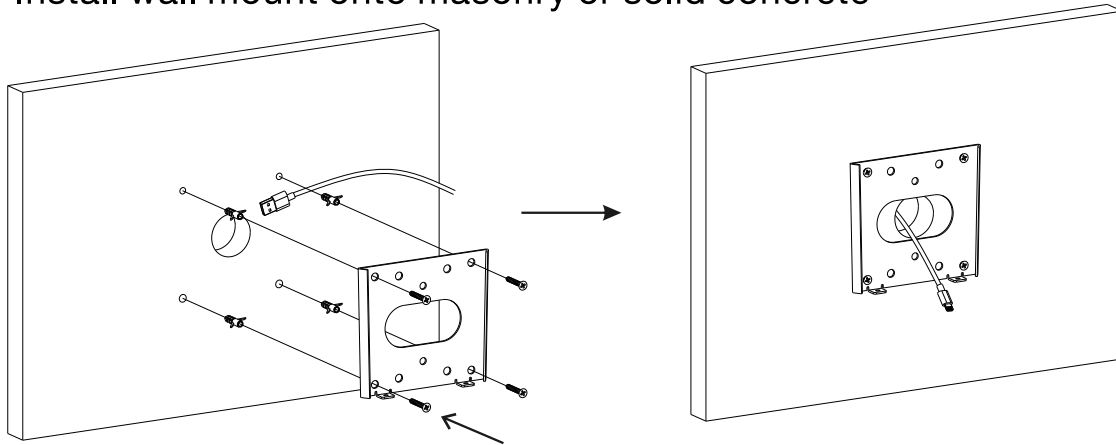

Install wall mount onto masonry or solid concrete