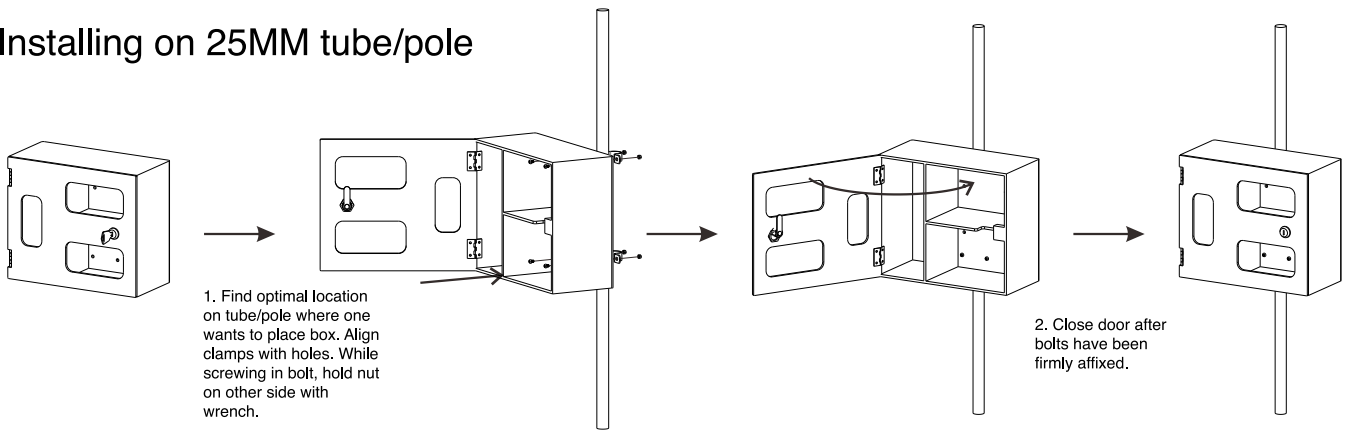

Security Acrylic Sanitizing Station

INSTRUCTION MANUAL

ADD-GLVBOX

Component Checklist

Installing on 25MM tube/pole

Installing on a VESA 75x75 size