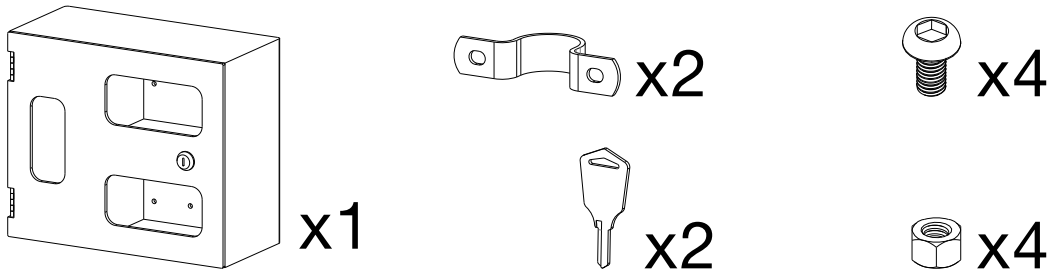

Security Acrylic Sanitizing Station

INSTRUCTION MANUAL

ADD-GLVBOX

Component Checklist

Installing on 25MM tube/pole

Installing on a VESA 75x75 size