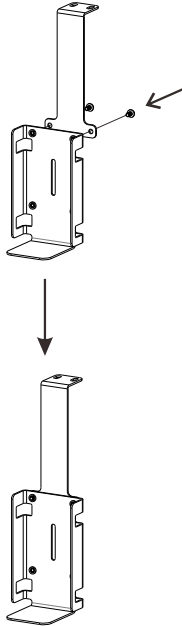

# Universal Metal Sanitizer Bottle Holder for ADD-PARAFS2 (Black/White)

## INSTRUCTION MANUAL

ADD-SB2B / /ADD-SB2W

### Component Checklist

Cut 2 pcs velcro strips. Make sure the length is suitable for your bottle size.