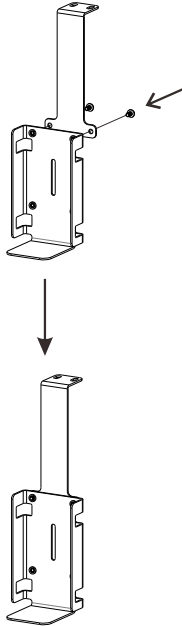

# Universal Metal Sanitizer Bottle Holder for ADD-PARAFS2 (Black/White)

INSTRUCTION MANUAL

ADD-SB2B // ADD-SB2W

## Component Checklist

Cut 2 pcs velcro strips. Make sure the length is suitable for your bottle size.