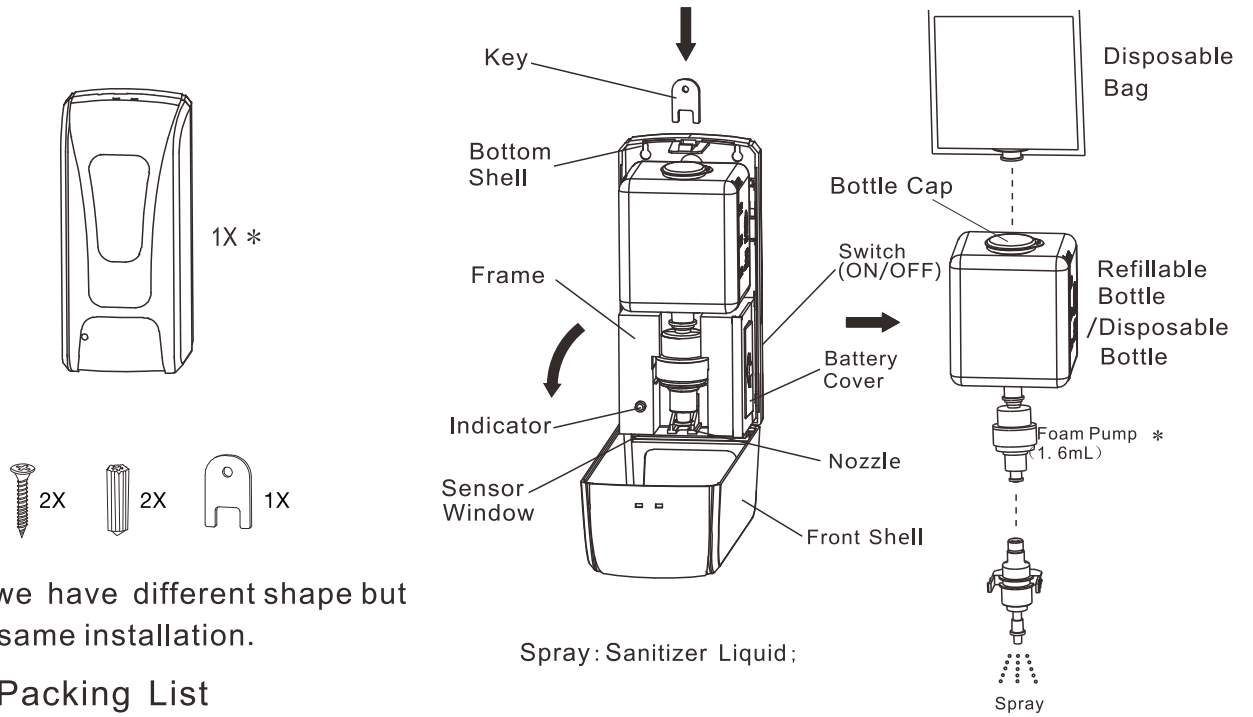

Automatic Hand Sanitizer Dispenser

INSTRUCTION MANUAL

ADD-AUTOSP

A Packing List

B Part Name

* keep away from sunshine and humid place

C Height from Floor/Table

D Way for Screw

* The Standard Packing is not including and Batteries

* The standard Packing is not including Double-sided adhesive and Silicone sealant

E Install Batteries

F Installation with Adhesive Backing (no screws)