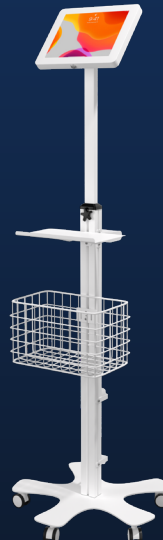

PAD-SHFS

Heavy-Duty Security Gooseneck Floor Stand for 7-13" Inch Tablets

- Height-adjusting, telescoping pole
- Attachable battery-pack cradle
- 5 optional swivel casters
- Add-Ons can be added/subtracted and interchangeable but not included in the base SKU

PAD-SCKT10W

Security Case with Kickstand & Anti-Theft Cable

- Galvanized Steel Anti-theft Cable
- Impact Resistant Silicone Jacket
- Tough ABS Case w/ Port-openings

PAD-PSTTW

Premium Locking Floor Kiosk w/ Sanitizing Dispenser & Security Enclosure

- Automatic Soap Dispenser
- Heavy-duty Locking Enclosure
- Durable Steel Body

PAD-MFS

Medical Mobile Floor Stand with VESA Plate

- Adjustable Design for all Add-Ons
- Flexibility of Height Control
- Intuitive Cable Routing

- Water-resistant Design
- Military Grade Certified
- Durable Impact Shielding

PAD-SHFSW

Heavy-Duty Medical Mobile Floor Stand for 7-13" Inch Tablets

- Height-adjusting, telescoping pole
- Tilting 360° Rotating Tablet Holder
- Heavy-duty Locking
- Add-Ons can be added/subtracted and interchangeable but not included in the base SKU