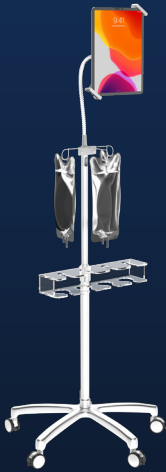

YOUR TECHNOLOGY, OUR SOLUTIONS

CTA Digital is a Brooklyn based manufacturer of business and consumer facing technology accessories, designed to integrate tablets, laptops, and other devices more smoothly into the digital experience. From hospitals to classrooms, from the office to the gym, our stands and mounts are meticulously engineered for ease of use, durability, and security.

PAD-SHFS

Heavy-Duty Security Gooseneck Floor Stand for 7-13" Inch Tablets

- Height-adjusting, telescoping pole
- Attachable battery-pack cradle
- 5 optional swivel casters
- Add-Ons can be added/subtracted and interchangeable but not included in the base SKU

PAD-SCKT10W

Security Case with Kickstand & Anti-Theft Cable

- Galvanized Steel Anti-theft Cable
- Impact Resistant Silicone Jacket
- Tough ABS Case w/ Port-openings

PAD-PSTTW

Premium Locking Floor Kiosk w/ Sanitizing Dispenser & Security Enclosure

- Automatic Soap Dispenser
- Heavy-duty Locking Enclosure
- Durable Steel Body

PAD-MFS

Medical Mobile Floor Stand with VESA Plate

- Adjustable Design for all Add-Ons
- Flexibility of Height Control
- Intuitive Cable Routing