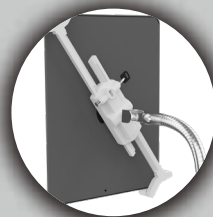

PAD-SHFSW

Heavy-Duty Medical Mobile Floor Stand for 7-13 Inch Tablets (White)

Features:

- Height-adjusting, telescoping pole
- Heavy Duty gooseneck with Cable Management
- Tilting, 360-degree rotating white tablet holder
- Powerful lock and key security mechanism
- Heavy Duty locking, hospital use wheels
- ADA Compliant
- Compatible with 7-13-inch tablets, including iPad (8th Generation), iPad 10.2-inch (7th Generation), 12.9-inch iPad Pro (2018), 11-inch iPad Pro (2018), iPad mini, iPad Air, iPad Pro 12.9, Surface Pro X, and more

Specifications:

- Pole adjustment range: 22-37 inches
- Gooseneck length: 23 inches
- Maximum height: 65 inches
- Stand base diameter: 25 inches
- Tablet holder range: 7 – 14.5 inches
- Weight: 12.15 lbs.

Package includes:

- (1) Stand pole
- (1) Gooseneck
- (1) Security tablet holder
- (1) Stand base
- (2) Keys
- (5) Heavy Duty Locking Wheels

Turn any medical space into a savvy, digital workstation with CTA Digital's Heavy-Duty Security Medical Mobile Gooseneck Floor Stand. This ultra-durable, rolling floor stand gives full access to your tablet at virtually any angle, and features a telescoping, height-adjustment pole and flexible gooseneck with plenty of space to neatly stow cables. The slide-open tablet holder tilts from side to side and rotates 360-degrees to accommodate either portrait or landscape orientations. Secure your tablet with a powerful lock and key mechanism. Five heavy-duty, hospital-use wheels provide smooth navigation. Reliable locking casters will stay in place until you're ready to move again. Exceptional mobility, adjustability, along with its crisp look makes this mobile floor stand an excellent addition to any medical facility, doctor's office, or hospital.

Anti-Theft Security

Flexible Height Adjustments

Sturdy Thick Gooseneck with Cable Management

	Quantity	Width	Height	Depth	Weight	UPC Barcode
Packaging	-	-	-	-	-	656777017477
Master	-	-	-	-	-	10656777017474