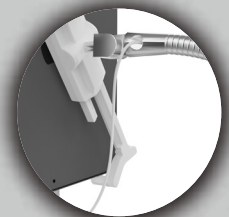

PAD-SHFSW

Heavy-Duty Medical Mobile Floor Stand for 7-13 Inch Tablets (White)

Features:

- Height-adjusting, telescoping pole
- Heavy Duty gooseneck with Cable Management
- Tilting, 360-degree rotating white tablet holder
- Powerful lock and key security mechanism
- Heavy Duty locking, hospital use wheels
- ADA Compliant
- Compatible with 7-13-inch tablets, including iPad (8th Generation), iPad 10.2-inch (7th Generation), 12.9-inch iPad Pro (2018), 11-inch iPad Pro (2018), iPad mini, iPad Air, iPad Pro 12.9, Surface Pro X, and more

Package includes:

- (1) Stand pole
- (1) Gooseneck
- (1) Security tablet holder
- (1) Stand base
- (2) Keys
- (5) Heavy Duty Locking Wheels

Turn any medical space into a savvy, digital workstation with CTA Digital's Heavy-Duty Security Medical Mobile Gooseneck Floor Stand. This ultra-durable, rolling floor stand gives full access to your tablet at virtually any angle, and features a telescoping, height-adjustment pole and flexible gooseneck with plenty of space to neatly stow cables. The slide-open tablet holder tilts from side to side and rotates 360-degrees to accommodate either portrait or landscape orientations. Secure your tablet with a powerful lock and key mechanism. Five heavy-duty, hospital-use wheels provide smooth navigation. Reliable locking casters will stay in place until you're ready to move again. Exceptional mobility, adjustability, along with its crisp look makes this mobile floor stand an excellent addition to any medical facility, doctor's office, or hospital.

Anti-Theft Security

Flexible Height Adjustments

Sturdy Thick Gooseneck with Cable Management

	Quantity	Width	Height	Depth	Weight	UPC Barcode
Packaging	-	-	-	-	-	656777017477
Master	-	-	-	-	-	10656777017474