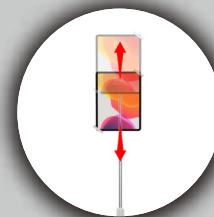

PAD-SHFSW

Heavy-Duty Medical Mobile Floor Stand for 7-13 Inch Tablets (White)

Features:

- Height-adjusting, telescoping pole
- Heavy Duty gooseneck with Cable Management
- Tilting, 360-degree rotating white tablet holder
- Powerful lock and key security mechanism
- Heavy Duty locking, hospital use wheels
- ADA Compliant
- Compatible with 7-13-inch tablets, including iPad (8th Generation), iPad 10.2-inch (7th Generation), 12.9-inch iPad Pro (2018), 11-inch iPad Pro (2018), iPad mini, iPad Air, iPad Pro 12.9, Surface Pro X, and more

Specifications:

- Pole adjustment range: 22-37 inches
- Gooseneck length: 23 inches
- Maximum height: 65 inches
- Stand base diameter: 25 inches
- Tablet holder range: 7 – 14.5 inches
- Weight: 12.15 lbs.

Package includes:

- (1) Stand pole
- (1) Gooseneck
- (1) Security tablet holder
- (1) Stand base
- (2) Keys
- (5) Heavy Duty Locking Wheels

Turn any medical space into a savvy, digital workstation with CTA Digital's Heavy-Duty Security Medical Mobile Gooseneck Floor Stand. This ultra-durable, rolling floor stand gives full access to your tablet at virtually any angle, and features a telescoping, height-adjustment pole and flexible gooseneck with plenty of space to neatly stow cables. The slide-open tablet holder tilts from side to side and rotates 360-degrees to accommodate either portrait or landscape orientations. Secure your tablet with a powerful lock and key mechanism. Five heavy-duty, hospital-use wheels provide smooth navigation. Reliable locking casters will stay in place until you're ready to move again. Exceptional mobility, adjustability, along with its crisp look makes this mobile floor stand an excellent addition to any medical facility, doctor's office, or hospital.

Anti-Theft Security

Flexible Height Adjustments

Sturdy Thick Gooseneck with Cable Management

	Quantity	Width	Height	Depth	Weight	UPC Barcode
Packaging	-	-	-	-	-	656777017477
Master	-	-	-	-	-	10656777017474