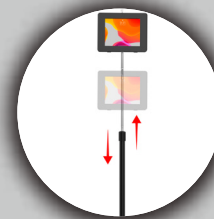

Flexible Height Adjustments