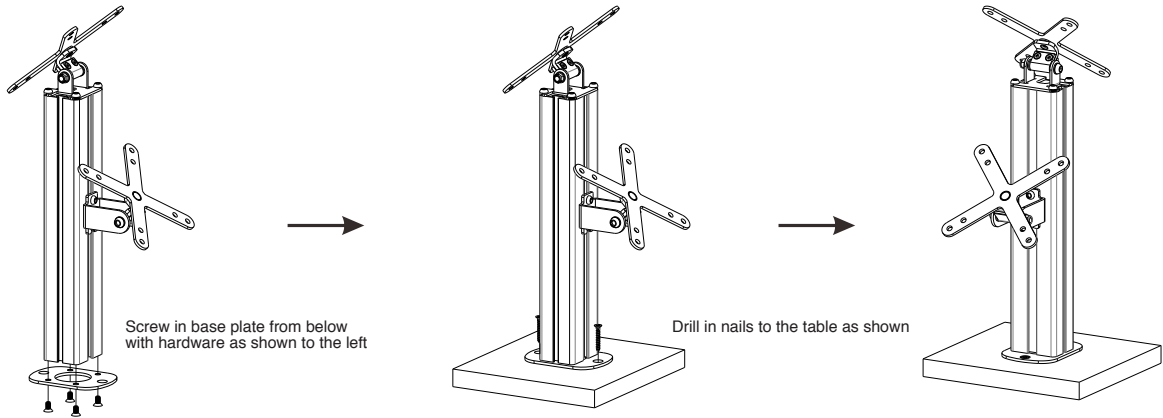

Instructions:

1a. Setting up drill mount option