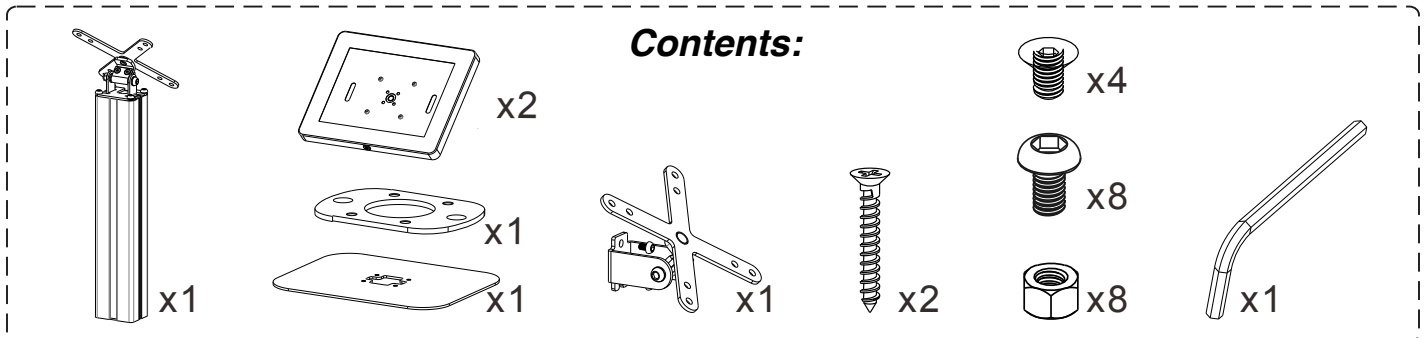

# Adjustable Table Mount with 2 Universal Security Enclosures (Black)

PAD-VPOS2B

INSTRUCTION - MANUAL