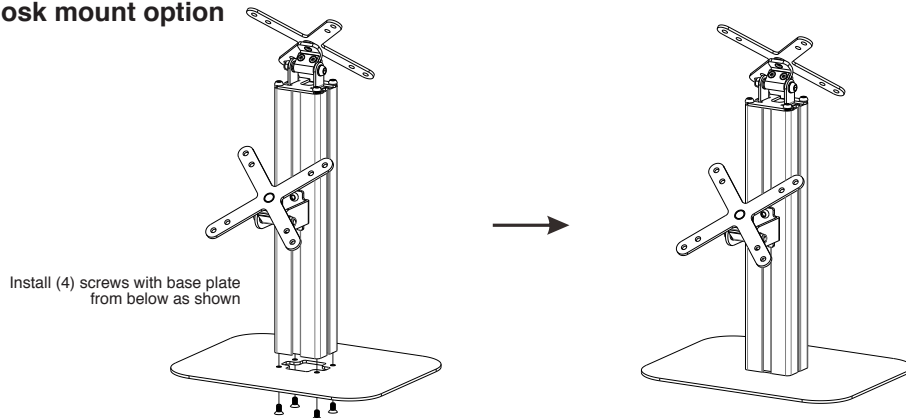

1b. Setting up kiosk mount option