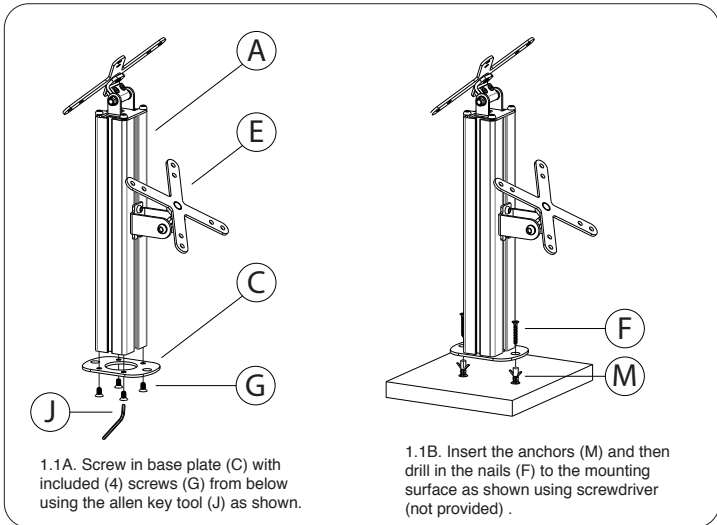

Adjustable Table Mount with 2 Universal Security Enclosures

PAD-VPOS2B / PAD-VPOS2W

INSTALLATION - MANUAL

CONTENTS:

INSTALLATION:

Mounting on Table Top or Wall

1.1. Drilling to Surface

Mounting as Table Kiosk

1.2. Assembling Base

2. Installing Enclosure

Setting Up Device & Enclosure

**Tablet shown for illustration and NOT INCLUDED.