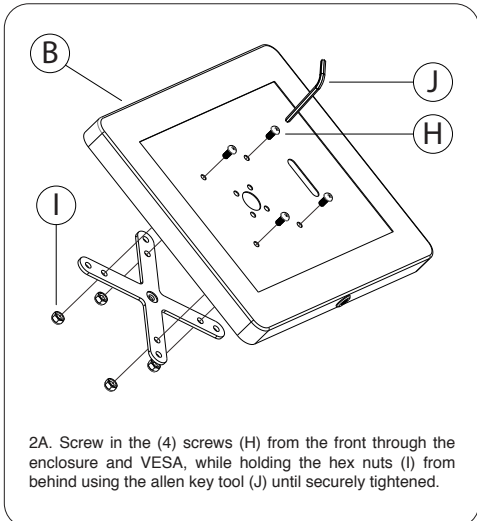

Adjustable Table Mount with 2 Universal Security Enclosures

PAD-VPOS2B / PAD-VPOS2W

INSTALLATION - MANUAL

CONTENTS:

INSTALLATION:

Mounting on Table Top or Wall

1.1. Drilling to Surface

Mounting as Table Kiosk

1.2. Assembling Base

2. Installing Enclosure

Setting Up Device & Enclosure

**Tablet shown for illustration and NOT INCLUDED.