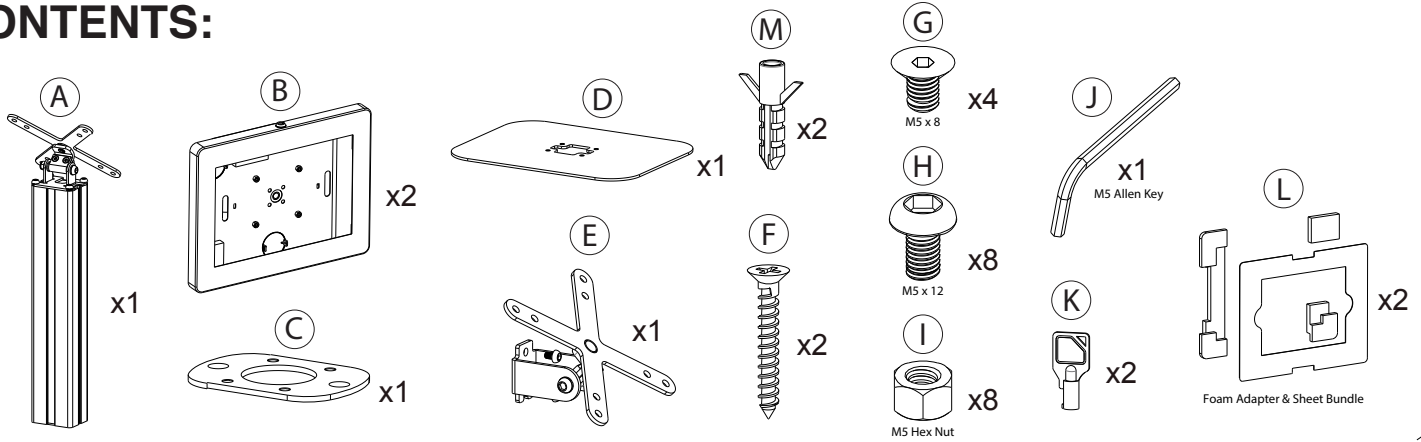

Adjustable Table Mount with 2 Universal Security Enclosures

PAD-VPOS2B / PAD-VPOS2W

INSTALLATION - MANUAL

CONTENTS:

INSTALLATION:

Mounting on Table Top or Wall

1.1. Drilling to Surface

Mounting as Table Kiosk

1.2. Assembling Base

2. Installing Enclosure

Setting Up Device & Enclosure

**Tablet shown for illustration and NOT INCLUDED.