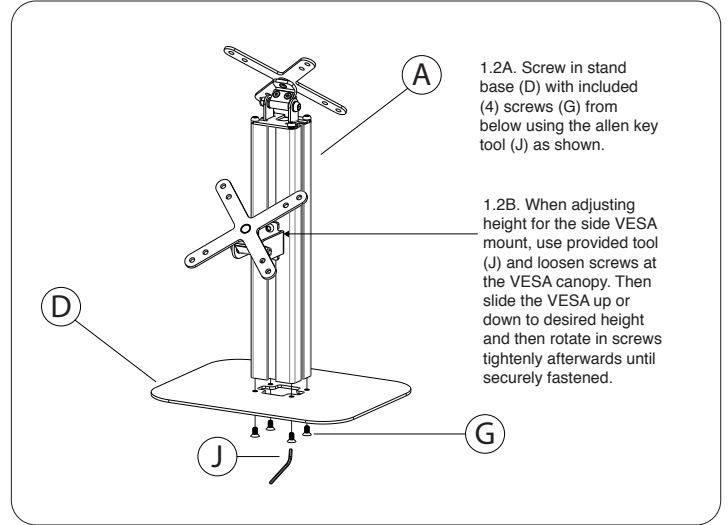

Adjustable Table Mount with 2 Universal Security Enclosures

PAD-VPOS2B / PAD-VPOS2W

INSTALLATION - MANUAL

CONTENTS:

INSTALLATION:

Mounting on Table Top or Wall

1.1. Drilling to Surface

Mounting as Table Kiosk

1.2. Assembling Base

2. Installing Enclosure

Setting Up Device & Enclosure

**Tablet shown for illustration and NOT INCLUDED.