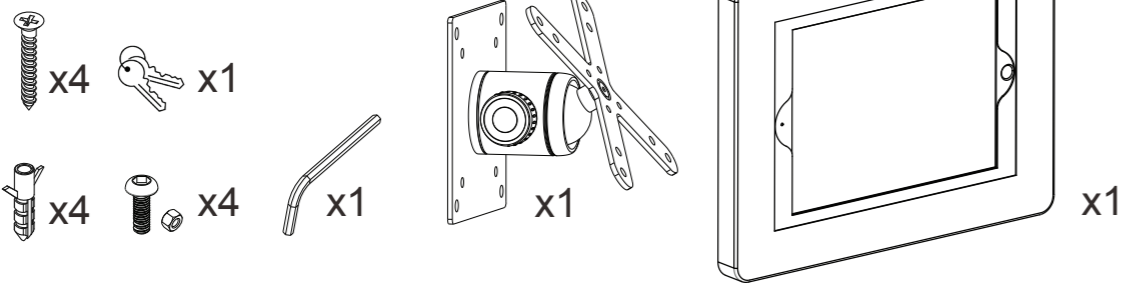

Rotary & Tilting VESA-Compatible Mount with Universal Security Enclosure (Black)

USER MANUAL
PAD-PARABRH

Contents:

Instructions:

1. Mounting Options:

2. Adjusting the Ball Joint:

***Disclaimer**
DO NOT ATTEMPT TO MOVE JOINT WHEN BALL JOINT IS TIGHTENED. FAILURE TO COMPLY WILL RESULT IN PRODUCT INTEGRITY AND NOT OPERATING AT FULL CAPACITY. RESPONSIBILITY WILL BE ON USER IF PRODUCT MALFUNCTIONS IN ANY SHAPE OR FORM.

3. Setting up Enclosure and Tablet