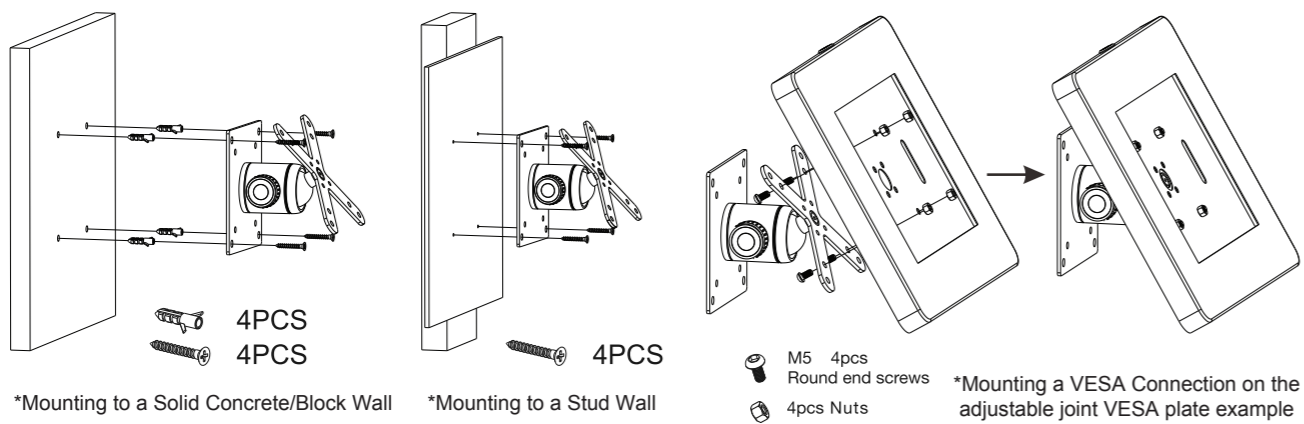

Rotary & Tilting VESA-Compatible Mount with Universal Security Enclosure (Black)

USER MANUAL
PAD-PARABRH

Contents:

Instructions:

1. Mounting Options:

2. Adjusting the Ball Joint:

***Disclaimer**
DO NOT ATTEMPT TO MOVE JOINT WHEN BALL JOINT IS TIGHTENED. FAILURE TO COMPLY WILL RESULT IN PRODUCT INTEGRITY AND NOT OPERATING AT FULL CAPACITY. RESPONSIBILITY WILL BE ON USER IF PRODUCT MALFUNCTIONS IN ANY SHAPE OR FORM.

3. Setting up Enclosure and Tablet