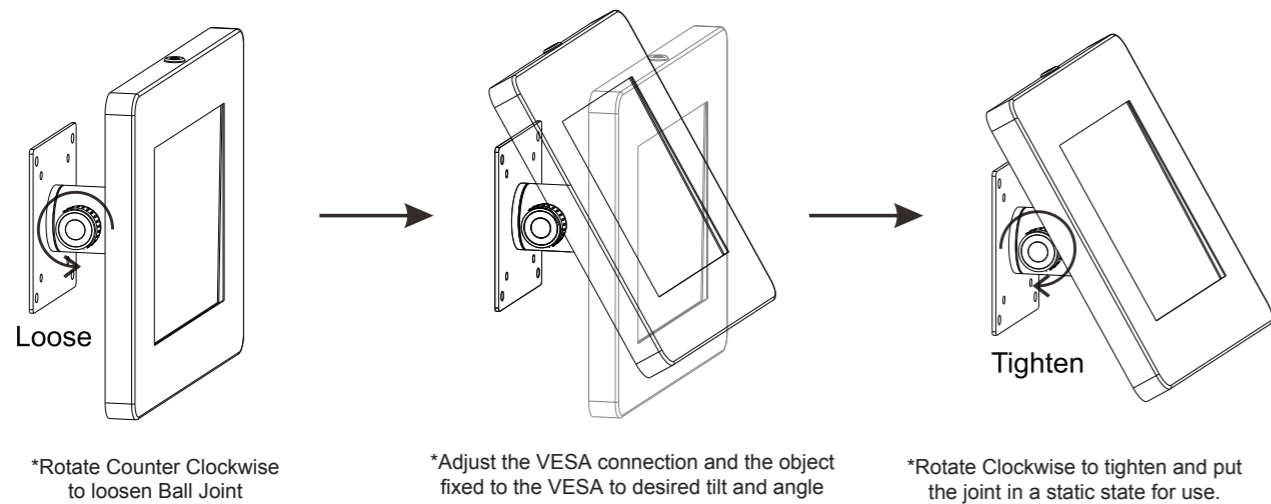

Rotary & Tilting VESA-Compatible Mount with Universal Security Enclosure (Black)

USER MANUAL
PAD-PARABRH

Contents:

Instructions:

1. Mounting Options:

2. Adjusting the Ball Joint:

***Disclaimer**
DO NOT ATTEMPT TO MOVE JOINT WHEN BALL JOINT IS TIGHTENED. FAILURE TO COMPLY WILL RESULT IN PRODUCT INTEGRITY AND NOT OPERATING AT FULL CAPACITY. RESPONSIBILITY WILL BE ON USER IF PRODUCT MALFUNCTIONS IN ANY SHAPE OR FORM.

3. Setting up Enclosure and Tablet