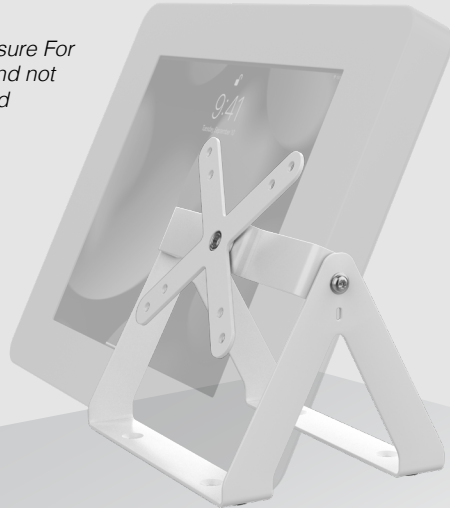

# VESA Compatible Desk or Wall Mount with Full Rotation (White)

## VESA Compatible Desk or Wall Mount

*\*\*Tablet Enclosure For Illustration and not Included*

This versatile desk mount is the perfect tablet stand for retail transactions, use at home, the office, hospitality counters, or any place you need the ability to fully tilt your tablet to face the opposite direction. The sturdy metal base can be permanently mounted to any horizontal surface via pre-drilled holes, but is also heavy enough for use even without screwing it down. The VESA plate rotates along the center cross-bar, allowing for use in either portrait or landscape orientation. The 75 x 75-millimeter and 100 x 100-millimeter VESA mount can be used in one of two ways. As a desk mount, it's simple to add a compatible enclosure, like CTA's popular PAD-PARAW Paragon Enclosures (not included), monitors, or other compatible device cases. The VESA mount can also be screwed into a wall, creating a versatile mount with plenty of angle adjustments. A pre-drilled hole through the center of the mount allows the added protection of a Kensington Cable, to loop and lock to a table leg, wall pipe or other permanent fixture (not included).

### Features:

- Heavy-duty black metal A-frame base
- Portrait/Landscape orientation flexibility
- Allows a quick way to flip tablet for use by a second person
- Perfect for home, office, reception desks, waiting rooms, retail stores, and more
- 75 x 75-millimeter or 100 x 100-millimeter VESA mount
- Compatible with CTA Digital's Paragon Enclosures and other VESA-compatible device holders or monitors

### Specifications:

- Dimensions: 7" wide x 5-1/4" deep x 5-3/8" tall
- Weight: 4.0 LBS