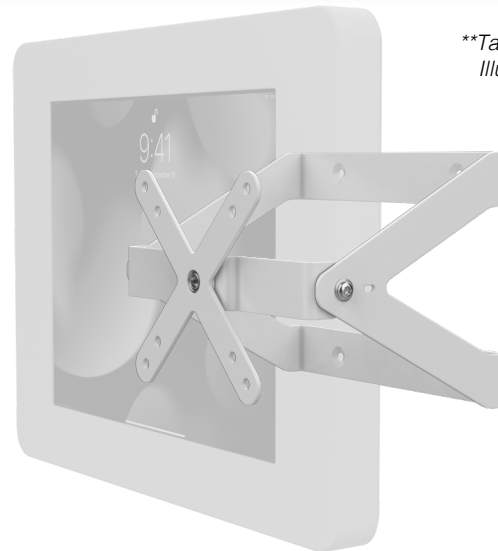

**Tablet Enclosure For Illustration and not Included