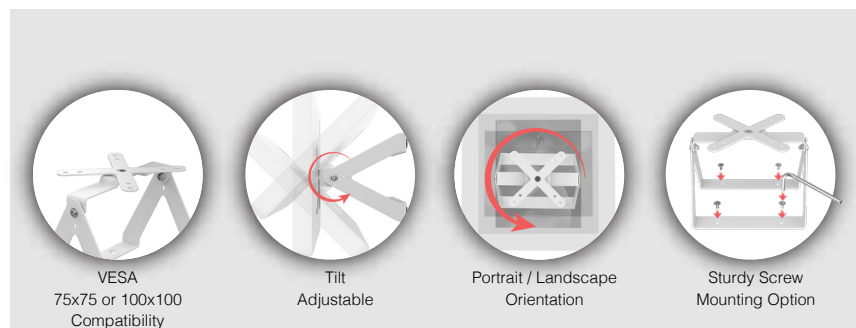

Quantity	Width	Height	Depth	Weight	UPC Barcode
Packaging	-	-	-	-	-	656777021269
Master	-	-	-	-	-	10656777021266