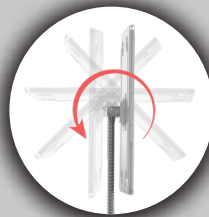

Tilt Adjustable Joint for Preferred Angles