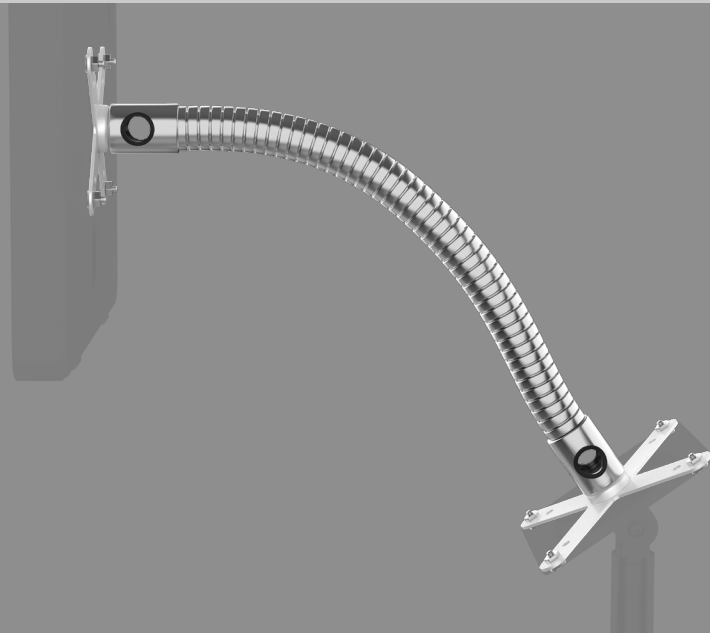

Package includes:

- (1) Gooseneck
- (1) VESA plates
- (1) Set of Hardware

	Quantity	Width	Height	Depth	Weight	UPC Barcode
Packaging	-	-	-	-	-	656777020170
Master	-	-	-	-	-	10656777020177