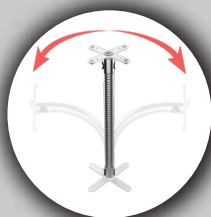

Package includes:

- (1) Gooseneck
- (1) VESA plates
- (1) Set of Hardware

Flexible Gooseneck