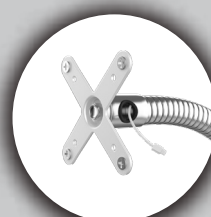

## Thick, Heavy-Duty Security Gooseneck w/ Dual VESA Plates (White)

This unique gooseneck component gives users who wish to customize their digital workspace a creative option for home offices, shops, or anyplace requiring an innovative tablet mount solution. Two standard 75 x 75, and 100 x 100-millimeter VESA plates attach quickly to the ends of a sturdy, large gooseneck. Screw one plate into a table top, desk, conference table, or retail counter. Attach the second VESA plate to any compatible tablet case, including CTA's popular Paragon Enclosure (PAD-PARAW). The thick gooseneck has plenty of room to neatly route cables out of sight. The bendable gooseneck provides a wide array of positioning options, as well as the ability to view tablets in either portrait or landscape orientation.

### Features:

- Sturdy and thick metal gooseneck with dual VESA plates
- Flexible gooseneck allows for a multitude of angle setups providing the optimal and preferred view
- Thick gooseneck allows for clean cable routing throughout tucking away wires and routing them seamlessly from one end to another
- VESA plate can be screwed directly into a table, countertop, or other surface
- Compatible 75 x 75-millimeter VESA mount compatible enclosures, including CTA's Paragon enclosures

### Specifications:

- Overall Dimensions: 17.25"L x 6.25"W
- Dimension Range: 16"L
- Weight: 2 lbs 1 oz

### Package includes:

- (1) Gooseneck
- (1) VESA plates
- (1) Set of Hardware

Flexible Gooseneck

Cable Management

16" Gooseneck Length

	Quantity	Width	Height	Depth	Weight	UPC Barcode
Packaging	-	-	-	-	-	656777020170
Master	-	-	-	-	-	10656777020177